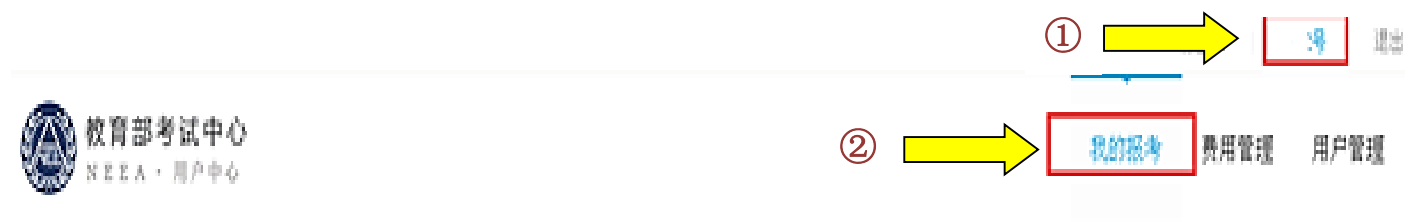

2. 进入“个人中心”点击进入“我的报考”

订单明细

历史订单

报考科目	考点名称	考试日期	单价(元)	状态	操作
2016-05-11 15:05:25 订单号: B062016051100000001 四六级考试					
英语四级	天津医科大学	2016-05-26 上午	25.00	报名成功	下载缴费凭证 下载准考证 详情